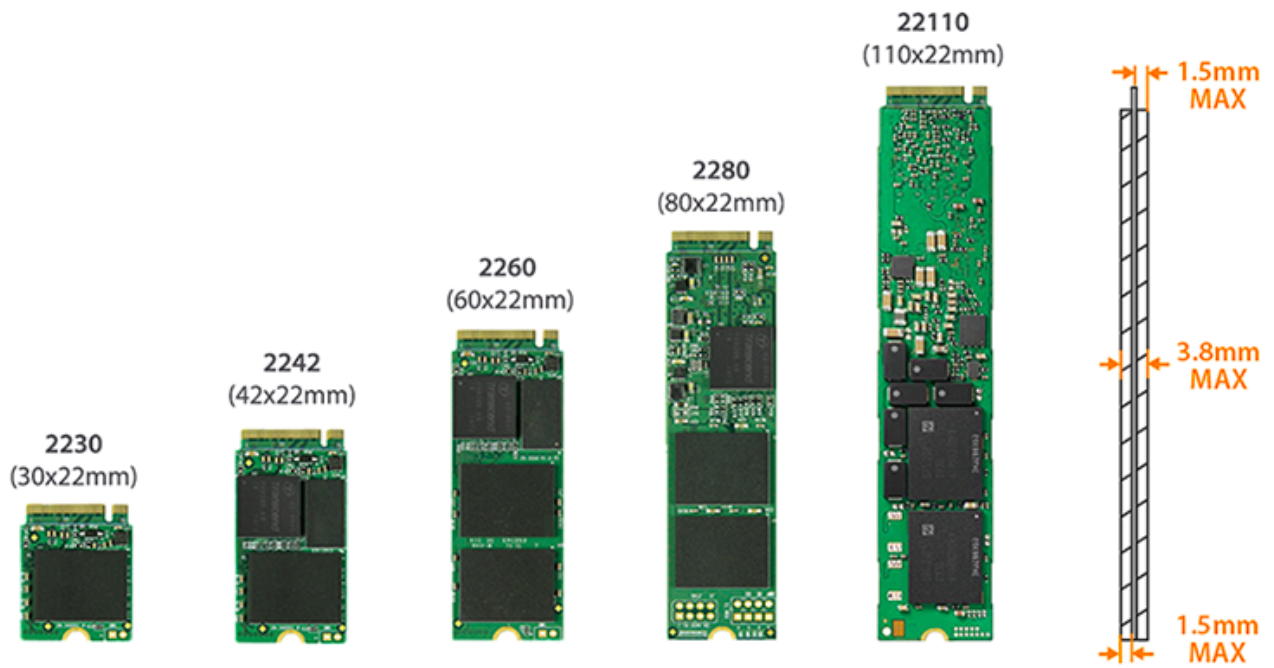

# Formfaktor m.2

[5320268 PDF Datenblatt minipcie-nvme.pdf](#)

Revision #2

Created 2025-05-05 18:01:52 UTC by willi

Updated 2025-05-06 15:32:49 UTC by willi